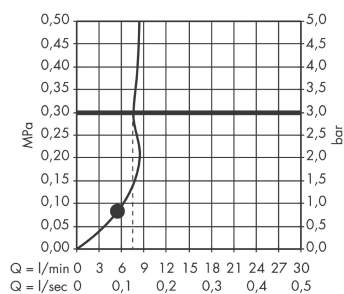

Croma E

Hand shower 110 1jet EcoSmart

Finish: **White/Chrome** Article Number: **26815400**

Description

product features

- shower head size: 110 mm
- spray type: Rain
- spray disc surface: easy cleanable plastic spray disc, white
- maximum flow rate at 3 bar: 9 l/min
- minimum flow pressure: 1 bar
- with internal water conduction
- rinseable screen seal
- connection thread G ½
- suitable for continuous flow water heaters

Technology

Product image

Scale drawing

Flowchart

The consumption was measured in combination with the appropriate fittings (thermostat/mixer/ in-wall valve) to reflect actual application in practice.

Croma E
Hand shower 110 1jet EcoSmart
 Finish: **White/Chrome** Article Number: **26815400**

Exploded Drawing

Year of production: >12/14

Croma E
Hand shower 110 1jet EcoSmart
 Finish: **White/Chrome** Article Number: **26815400**

Spare part list

Year of production: >12/14

Pos.	Description	Article Number	PC	PU
1	flow limiter (9 l/min)	95659000	3	1
2	filter packing	94246000	1	1