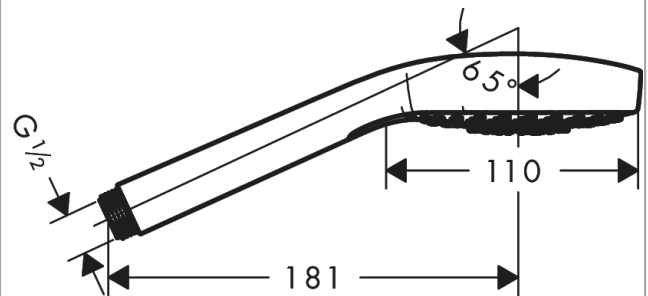

Croma E

Hand shower 110 1jet EcoSmart

Finish: **White/Chrome** Article Number: **26815400**

Description

product features

- shower head size: 110 mm
- spray type: Rain
- spray disc surface: easy cleanable plastic spray disc, white
- maximum flow rate at 3 bar: 9 l/min
- minimum flow pressure: 1 bar
- with internal water conduction
- rinseable screen seal
- connection thread G ½
- suitable for continuous flow water heaters

Technology

Product image

Scale drawing

Flowchart

The consumption was measured in combination with the appropriate fittings (thermostat/mixer/ in-wall valve) to reflect actual application in practice.

Croma E
Hand shower 110 1jet EcoSmart
 Finish: **White/Chrome** Article Number: **26815400**

Exploded Drawing

Year of production: >12/14

Croma E
Hand shower 110 1jet EcoSmart
 Finish: **White/Chrome** Article Number: **26815400**

Spare part list

Year of production: >12/14

Pos.	Description	Article Number	PC	PU
1	flow limiter (9 l/min)	95659000	3	1
2	filter packing	94246000	1	1