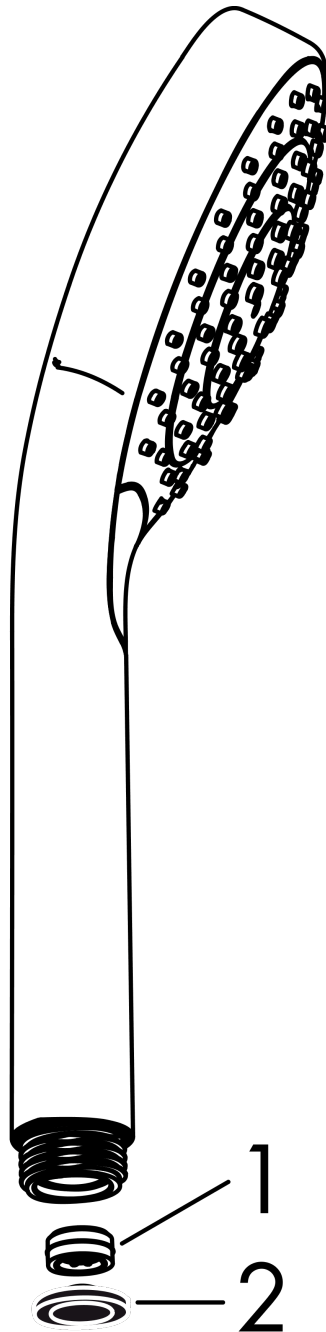

Croma E

Hand shower 110 1jet EcoSmart

Finish: **White/Chrome** Article Number: **26815400**

Description

product features

- shower head size: 110 mm
- spray type: Rain
- spray disc surface: easy cleanable plastic spray disc, white
- maximum flow rate at 3 bar: 9 l/min
- minimum flow pressure: 1 bar
- with internal water conduction
- rinseable screen seal
- connection thread G ½
- suitable for continuous flow water heaters

Technology

Product image

Scale drawing

Flowchart

The consumption was measured in combination with the appropriate fittings (thermostat/mixer/ in-wall valve) to reflect actual application in practice.

Croma E
Hand shower 110 1jet EcoSmart
 Finish: **White/Chrome** Article Number: **26815400**

Exploded Drawing

Year of production: >12/14

Croma E
Hand shower 110 1jet EcoSmart
 Finish: **White/Chrome** Article Number: **26815400**

Spare part list

Year of production: >12/14

Pos.	Description	Article Number	PC	PU
1	flow limiter (9 l/min)	95659000	3	1
2	filter packing	94246000	1	1